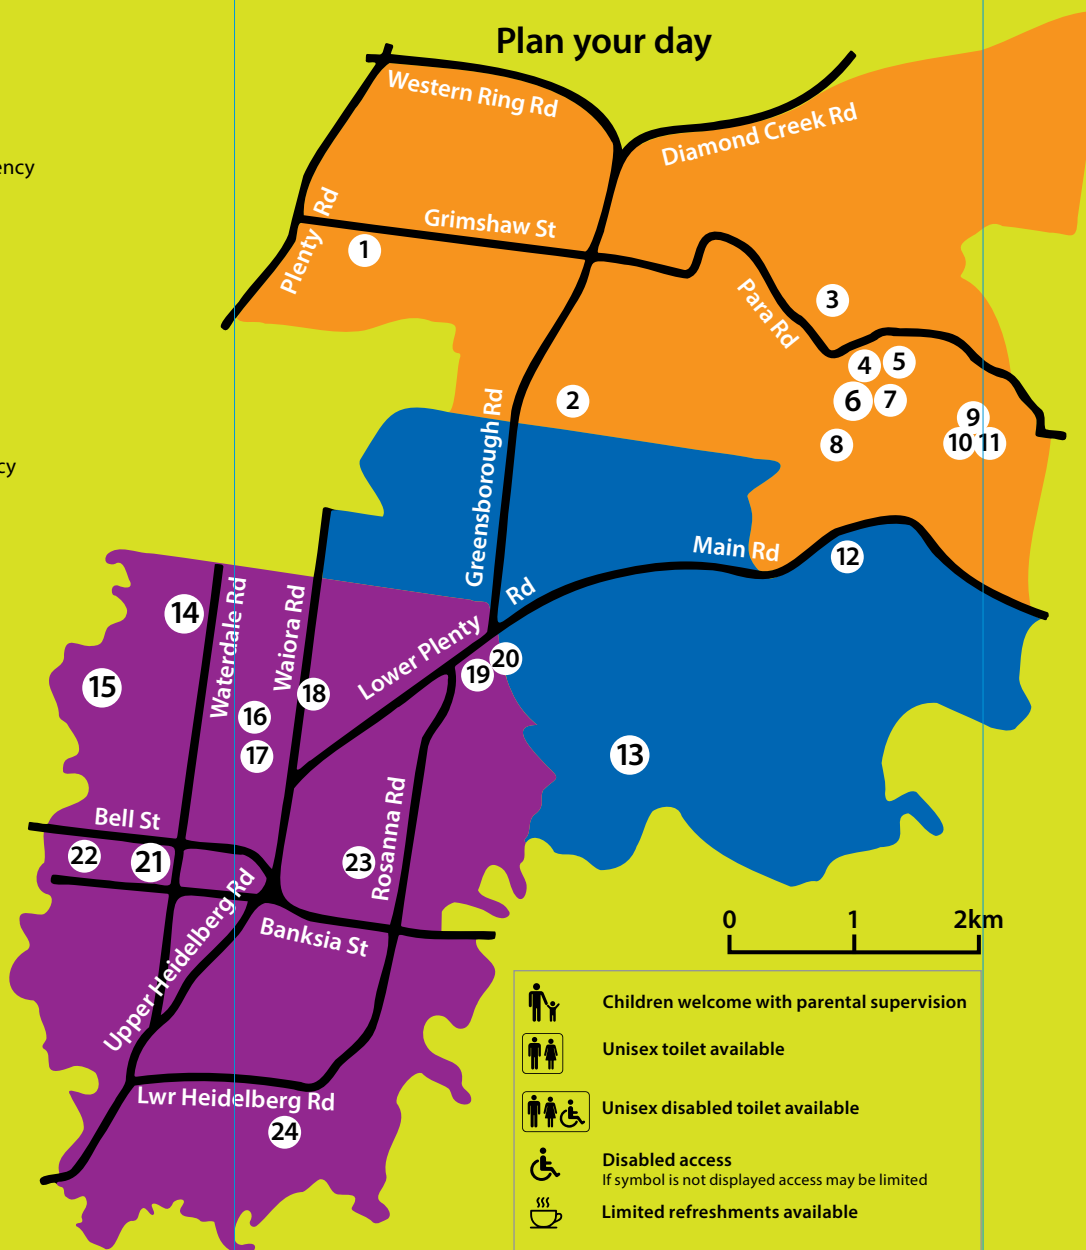

Children welcome with parental supervision

Unisex toilet available

Unisex disabled toilet available

Disabled access
If symbol is not displayed access may be limited

Limited refreshments available

Zone 3 (south/west)